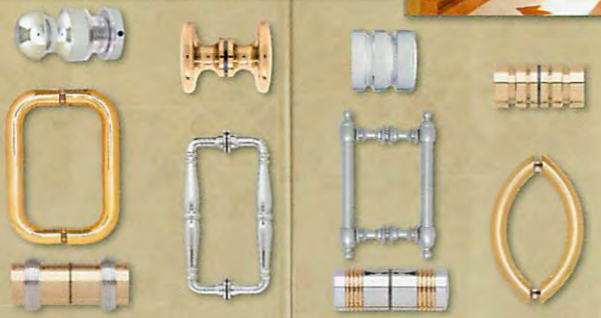

## HEADERS AND SUPPORT BARS

- USED TO SECURE FIXED GLASS PANELS AT THE TOP
- ROUNDED OR SQUARED HEADER DESIGN COMPLEMENTS DIFFERENT HINGE STYLES
- HEADERS ARE ESPECIALLY ATTRACTIVE WHEN USED WITH TOP AND BOTTOM PIVOT HINGES

## FRAMELESS VERTICAL POST SYSTEM

- FLOOR-TO-CEILING AND TWO-POINT CEILING MOUNT SYSTEMS AVAILABLE

## TOWEL BARS AND GRAB BARS

- STOCK SIZES RANGE FROM 12" UP TO 30"
- SINGLE-SIDED AND BACK-TO-BACK MODELS AVAILABLE

Pull Handles, Towel Bars and Knobs provide not only a practical entry into the shower, but can also make the bold or subtle statement you want about your luxury shower enclosure. Combo units with a Pull Handle on the inside and a Towel Bar on the outside are a great choice. Grab Bars for the interior walls are a stylish way to create a safer bathing enclosure. Available in stock finishes to match our quality hinges, as well as custom sizes, finishes, and styles.